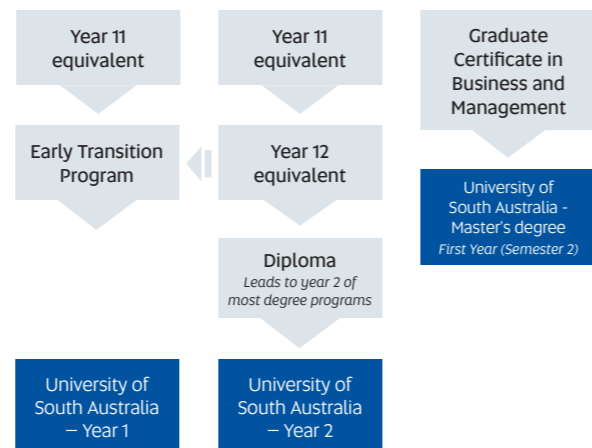

PATHWAY OPTIONS

There are many alternative pathways to help you enter the University of South Australia, visit our website to learn more.

unisa.edu.au/international-pathways

The South Australian Institute of Business and Technology (SAIBT) offers a range of Diploma and Early Transition programs that provide entry into either first or second year of over 90 bachelor degrees at UniSA. SAIBT also offers the Graduate Certificate in Business and Management which offers entry into a range of master's degrees at UniSA.

Located on UniSA's City East campus, SAIBT students have access to University facilities and study in a vibrant and diverse learning environment with small classes and personalised teaching.

saibt.sa.edu.au

CRICOS provider code: O2193C | TEQSA provider ID: PRV12102

The Centre for English Language at the University of South Australia (CELUSA), located at UniSA's City West campus, delivers high quality Academic English programs designed to prepare students from non-English speaking backgrounds for university study.

CELUSA is suited to both undergraduate and postgraduate applicants who do not meet the University's English language entry requirements and offers Academic English (AE) language preparation programs.

Students who are eligible for and successfully complete an AE program (at an appropriate level) will be able to commence their studies at UniSA or a pathway program through SAIBT. CELUSA is also an IELTS and OET test centre.

international.unisa.edu.au/celusa

CRICOS provider code: O2193C | TEQSA Provider ID: PRV12102

CELUSA 2024 COURSE DATES

SEMESTER	2024	TERM
CC2401	8 Jan - 9 Feb	Module 1, Term 1
CC2402	12 Feb - 15 Mar	Module 2, Term 1
CC2403	18 Mar - 19 Apr	Module 3, Term 1
1 week holiday		
CC2404	29 Apr - 31 May	Module 4, Term 2
CC2405	3 Jun - 5 Jul	Module 5, Term 2
2 weeks holiday		
CC2406	22 Jul - 23 Aug	Module 6, Term 3
CC2407	26 Aug - 27 Sep	Module 7, Term 3
1 week holiday		
CC2408	Tues 8 Oct - 8 Nov	Module 8, Term 4
CC2409	11 Nov - 13 Dec	Module 9, Term 4

TAFE SA packaged programs offer you a practical way of achieving your end goal of an undergraduate degree from UniSA. Successfully completing a TAFE SA Diploma, Advanced Diploma or Associate Degree provides entry into a range of undergraduate degrees at UniSA, and credit for previous study can lead you directly into Year 1, 2 or 3, reducing the overall study time through credit transfers.

TAFE SA English for Academic Purposes 20 (064266M) and English for Academic Purposes Advanced (086001K) can provide direct entry into some degrees.

tafesa.edu.au/international

CRICOS provider code: OOO92B | RTO code: 41026 | HEP code: PRV14002
TEQSA provider ID: PRV14002

Eynesbury College offers a range of programs that can lead into the first or second year of an undergraduate degree at UniSA. Located in the city centre, Eynesbury College is close to our City East and City West campuses, and offers excellent teaching quality and support for students.

eynesbury.navitas.com

CRICOS provider code: OO561M | TEQSA provider ID: PRV12096

HOW TO APPLY

1 FIND YOUR DEGREE

Explore your study options in this guide or go online for more information.

study.unisa.edu.au

2 CHECK ADMISSION REQUIREMENTS

Make sure that you are aware of entry requirements including English language, academic entry, and guidelines on genuine temporary entry, living costs and evidence of funds.

3 APPLY

Once you have found the degree you wish to study, you can apply online either directly or via an Education Agent. Apply at least two months before you intend to start studying. Some students may require more time to ensure they receive their visa.

Apply directly – You can apply directly via our secure online service. Save your application and return later to continue the process and track your progress.